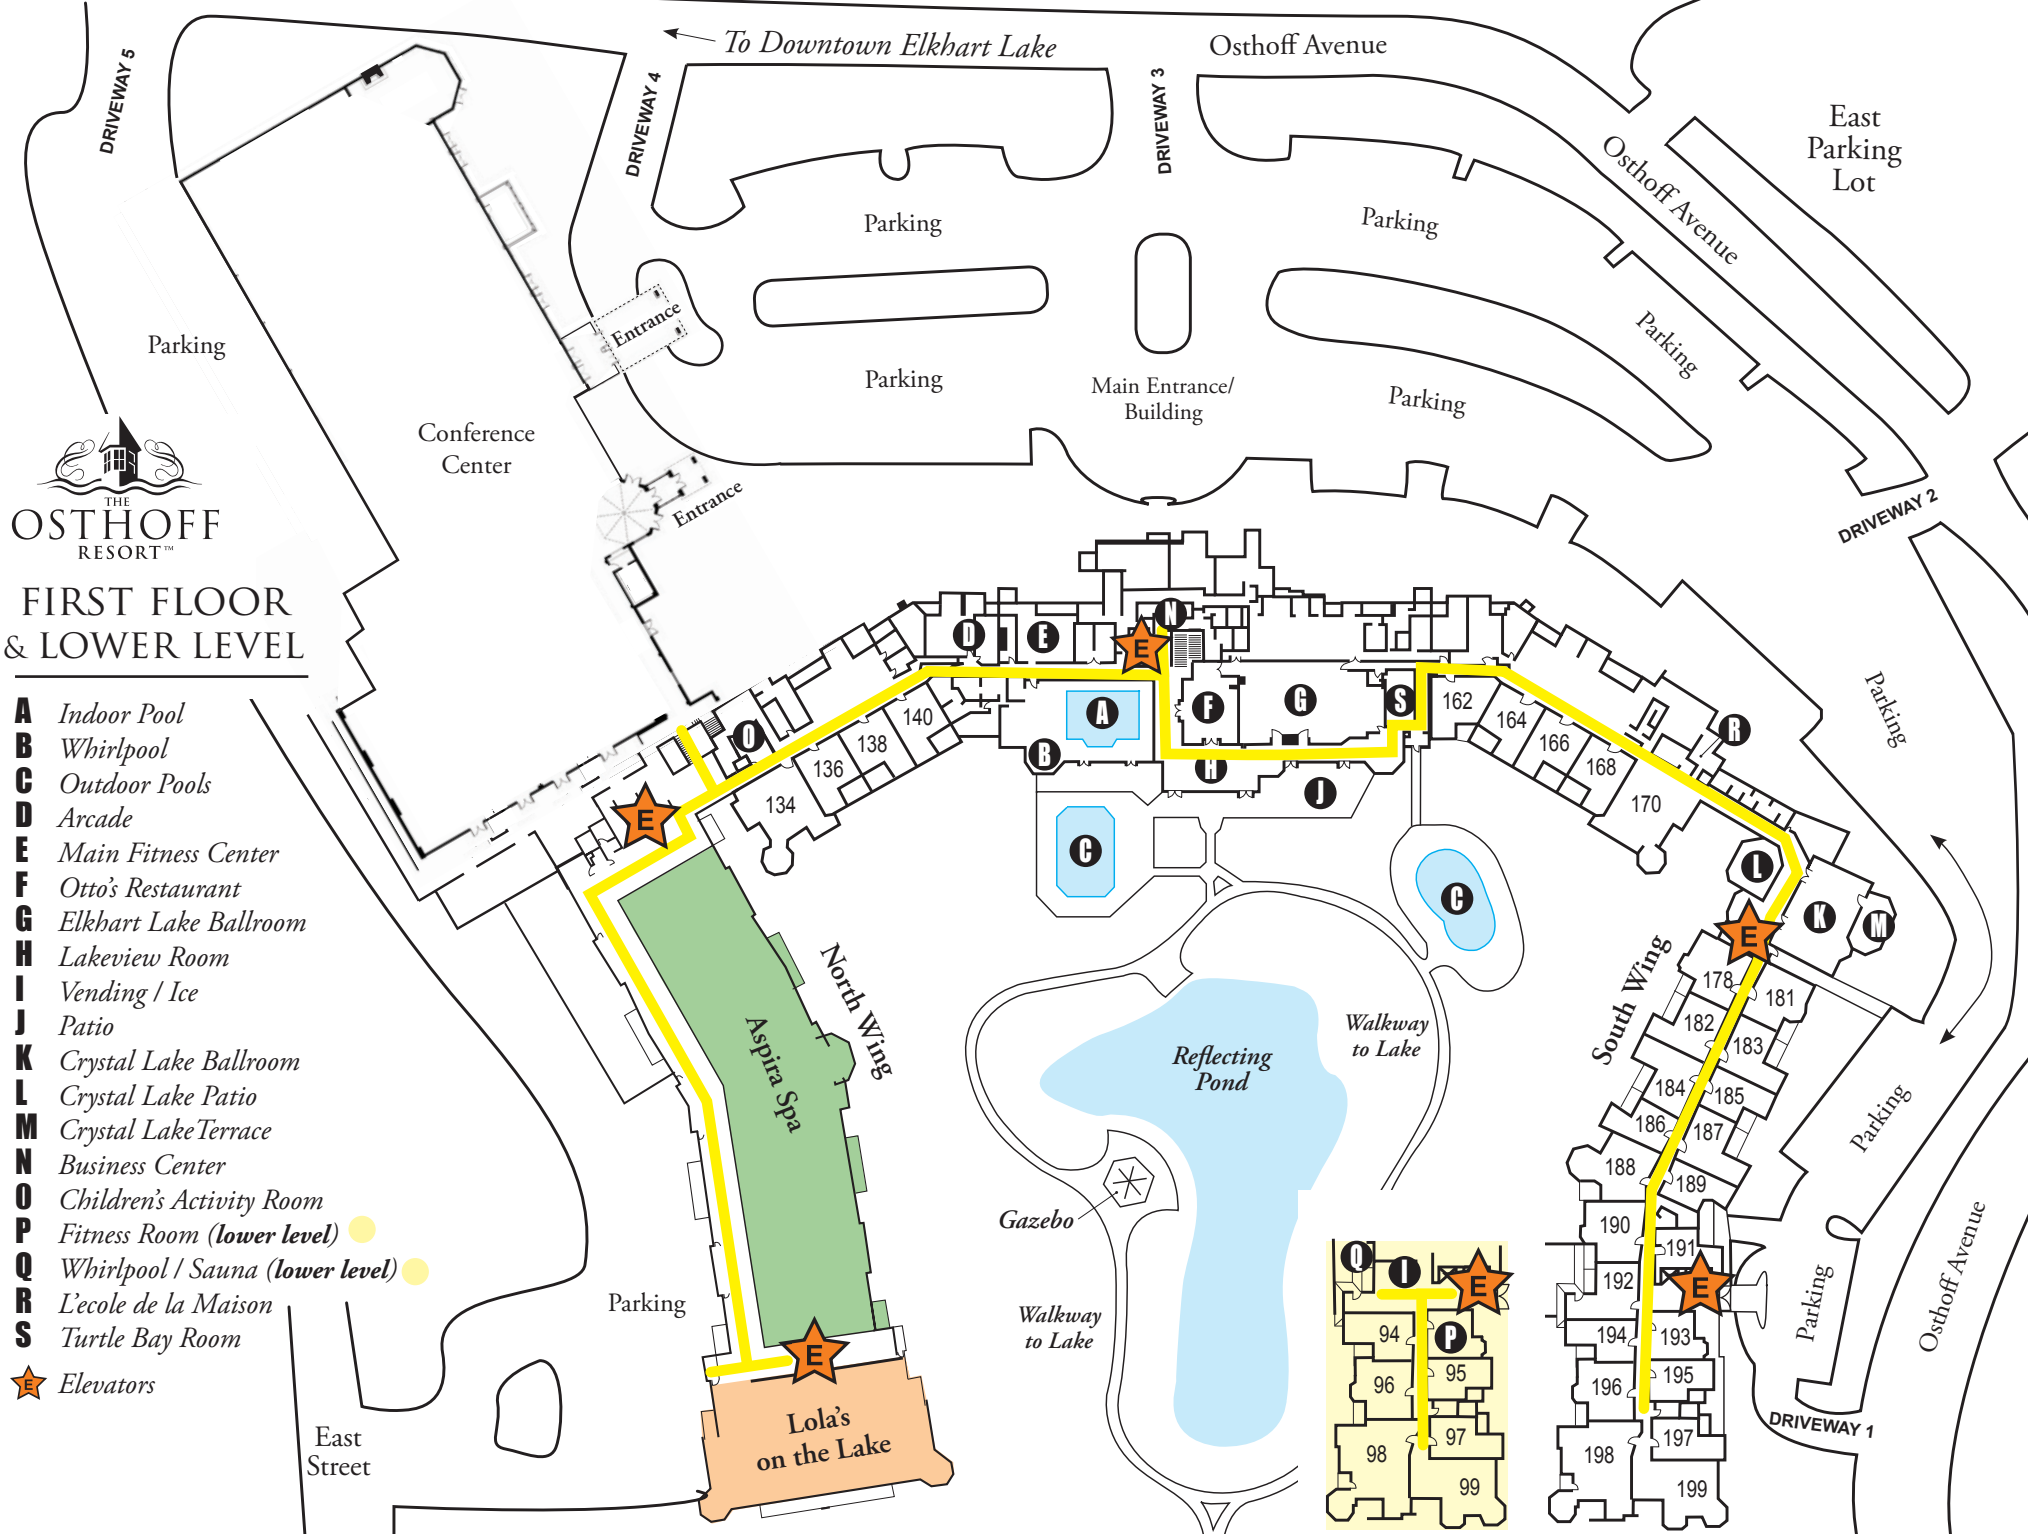

FIRST FLOOR & LOWER LEVEL

- A** Indoor Pool
- B** Whirlpool
- C** Outdoor Pools
- D** Arcade
- E** Main Fitness Center
- F** Otto's Restaurant
- G** Elkhart Lake Ballroom
- H** Lakeview Room
- I** Vending / Ice
- J** Patio
- K** Crystal Lake Ballroom
- L** Crystal Lake Patio
- M** Crystal Lake Terrace
- N** Business Center
- O** Children's Activity Room
- P** Fitness Room (lower level) ●
- Q** Whirlpool / Sauna (lower level) ●
- R** L'ecole de la Maison
- S** Turtle Bay Room
- ★ Elevators

Lower (Lake) Level

First Floor

THE OSTHOFF RESORT™

2ND, 3RD, 4TH FLOORS

- A** Front Desk ●
- B** Lobby
- C** Gift Shop
- D** Real Estate Sales
- E** Board Room
- F** Elk Room Lounge
- H** Elk Room Balcony
- I** Vending / Ice
- J** Palm Garden Ballroom A-F
- K** Villa Gottfried Room A-B
- L** Villa Gottfried Parlor
- M** Grand Libelle Ballroom A-F
- N** Libelle Parlor
- ★ Elevators